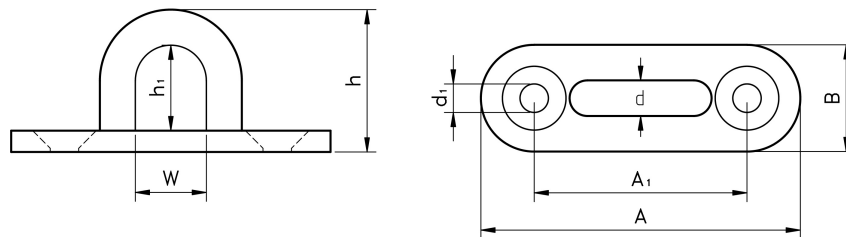

#### Product Description

Pad eye plates are available in a number of shapes and configurations, including these oblong shaped pad eyes which have 2 fixing points. Pad eyes are also referred to as a deck plates, mooring plates, fairleads and eye plates. Padeyes are often use as attachment points for staysails, reefing blocks, mounting and mast foot blocks, but also for just about anything that needs an attachment point, like a hanging basket.

Oblong Pad Eyes are available in four size variations: the dimensions for each are outlined in Table 1 below.

These padeyes are a stamped and welded version, not cast.

Figure 1: Oblong Pad Eye Plate

Table 1: Oblong Pad Eye Approximate Dimensions, in mm

Type	A	B	d	A1	h	h1	W	d1
A	45	15	5	31	20	13	10	4.0
B	40	20	6	43	26	19	19	5.0
C	80	26	8	56	32	22	22	6.0
D	100	36	9	70	38	27	26	6.5