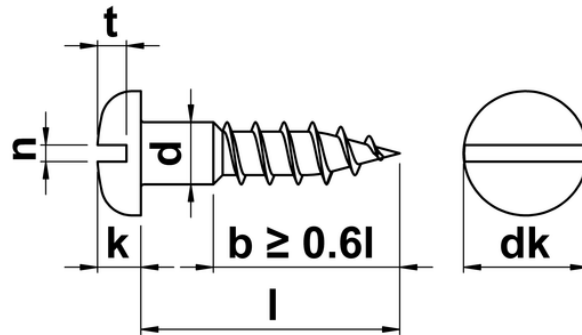

Slotted Round Head Wood Screws

Slotted Round Head Wood Screw. Round/Dome shaped head gives an attractive finish when fitted. Please refer to dimensions on the datasheet when replacing existing wood screws, as there can be variation between actual and nominal diameters.

d (nominal)	d (actual)	dk	k	n	t max.
1.6	1.4-1.6	3.2	1.1	0.4	0.7
2	1.7-2.0	4	1.4	0.5	0.9
2.5	2.1-2.5	5	1.7	0.6	1.1
3	2.6-3.0	6	2.1	0.8	1.35
3.5	3.1-3.5	7	2.4	0.8	1.60
4	3.6-4.0	8	2.8	1.0	1.80
4.5	4.1-4.5	9	3.1	1.0	2.0
5	4.6-5.0	10	3.5	1.2	2.30
5.5	5.1-5.5	11	3.8	1.2	2.50
6	5.6-6.0	12	4.2	1.6	2.70