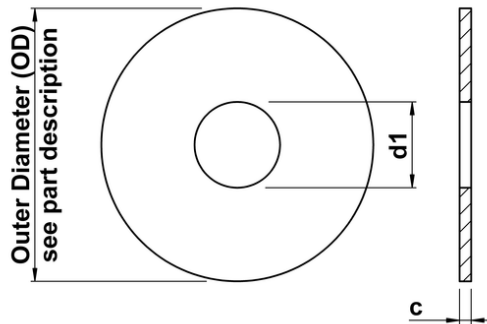

Penny Washers

Also known as a fender or repair washer, this very popular type offers a large external diameter. Often employed by plasterers, amongst others.

for use with	d1 (mm)	c (mm)
M4	4.3	1.0-1.5
M5	5.3	1.3-1.5
M6	6.4	1.3-1.5
M8	8.4	1.3-1.5
M10	10.5	1.3-1.5
M12	12.5	1.3-1.5