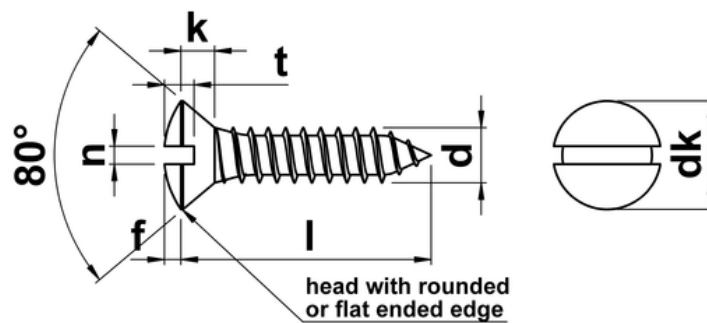

## Slotted Raised Csk Self Tapping Screws DIN 7973C

A Slotted Countersunk headed screw incorporating a slightly raised head which gives it an attractive finish when fitted.

No.	dk	f	k	n	t max.	s
2	4.3	0.7	1.3	0.6	1.15	0.6X3.5
4	5.5	0.9	1.7	0.8	1.50	0.8X4.0
6	6.8	1.2	2.1	1.0	1.90	1.0X5.5
7	7.5	1.3	2.3	1.0	2.05	1.0X5.5
8	8.1	1.4	2.5	1.2	2.25	1.2X7.0
10	9.5	1.5	3.0	1.2	2.60	1.2X7.0
12	10.8	1.7	3.4	1.6	2.95	1.6X9.0
14	12.4	2.0	3.8	1.6	3.45	1.6X9.0