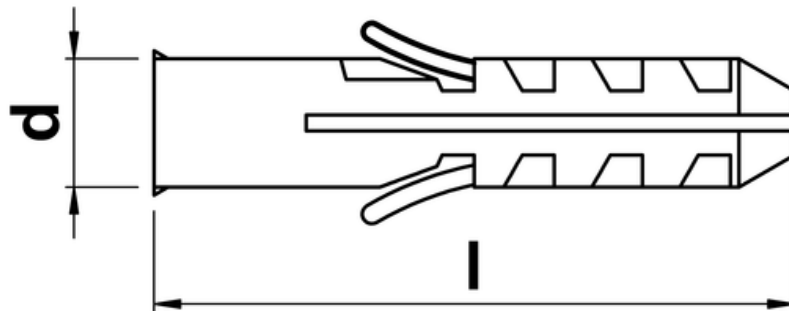

## Wall Plugs

High quality grey nylon wall plugs. Available in a range of sizes.

d (mm)	L (mm)	For screw diameter (mm)
5.0	25.0	2.5 to 4.0
6.0	30.0	3.5 to 5.0
8.0	40.0	4.5 to 6.0
10.0	50.0	6.0 to 8.0
12.0	60.0	8.0 to 10.0
14.0	70.0	10.0 to 12.0
16.0	80.0	12.0 to 14.0
20.0	90.0	16.0