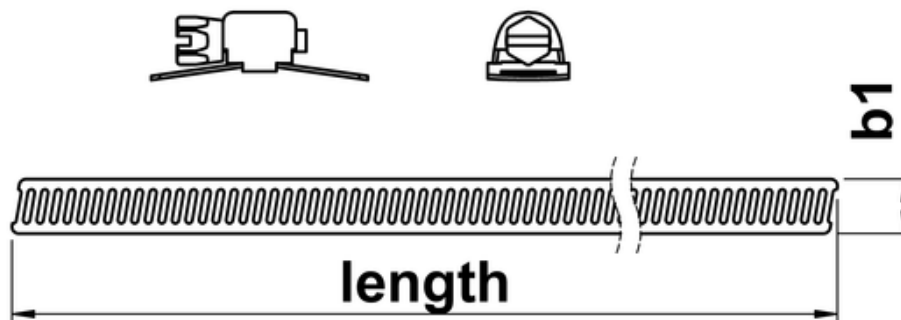

Hose Clamp Banding

Stainless Steel Hoseclip Banding. Perfect for unusual clamping applications where standard, off the shelf clips/clamps are not available. Used for signage, temporary repairs or large container sealing. A useful addition to any maintenance engineers tool kit. Supplied in Stainless Steel, characterised by its great anti-corrosive properties.

Part Number	Band Width (b1)	Length (m)	Material (Banding)	Material (Housing)
WF34535	8mm	3	201 St. St.	301 St. St.
WF34656	8mm	25	201 St. St.	301 St. St.
WF34536	12.7mm	3	201 St. St.	301 St. St.
WF59397	12.7mm	25	201 St. St.	301 St. St.