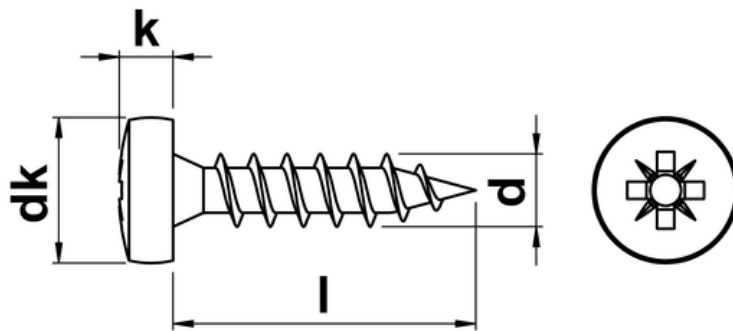

QZ Pozi Pan Head Chipboard Screws

High quality zinc plated wood screws from QZ, with a pozidriv pan head, fitted with a suitably sized pozi screwdriver or bit.

d	dk max.	k	s
3	6	2.28	Z 1
3.5	7	2.58	Z 2
4	8	2.95	Z 2
4.5	9	3.18	Z 2
5	10	3.65	Z 2
6	12	4.5	Z 3