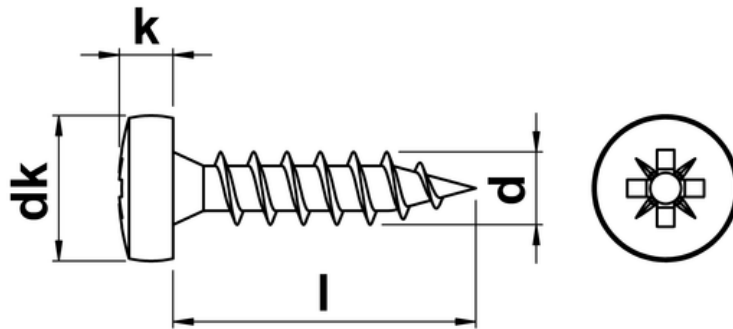

QZ Pozi Pan Head Chipboard Screws

High quality zinc plated wood screws from QZ, with a pozidriv pan head, fitted with a suitably sized pozi screwdriver or bit.

d	dk max.	k	s
3	6	2.28	Z 1
3.5	7	2.58	Z 2
4	8	2.95	Z 2
4.5	9	3.18	Z 2
5	10	3.65	Z 2
6	12	4.5	Z 3