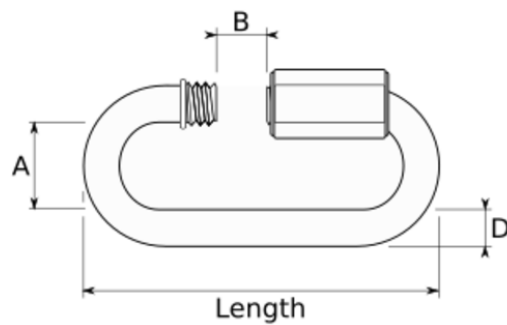

## Chain Quick Link

The Quick Link is ideal for any marine and outdoor environment. Its great for connecting chains, ropes and webbing. The precision screw provides tight and secure connection. Also used for hiking, camping, aeronautics, agriculture, architecture, military, parachuting and paragliding applications.

Size	D	Length	A	B
4mm	4	32	12	5.5
5mm	5	39	13	6.5
6mm	6	45	14	7.5
8mm	8	58	17	10.0
10mm	10	69	21	12.0
12mm	12	81	24	14.5